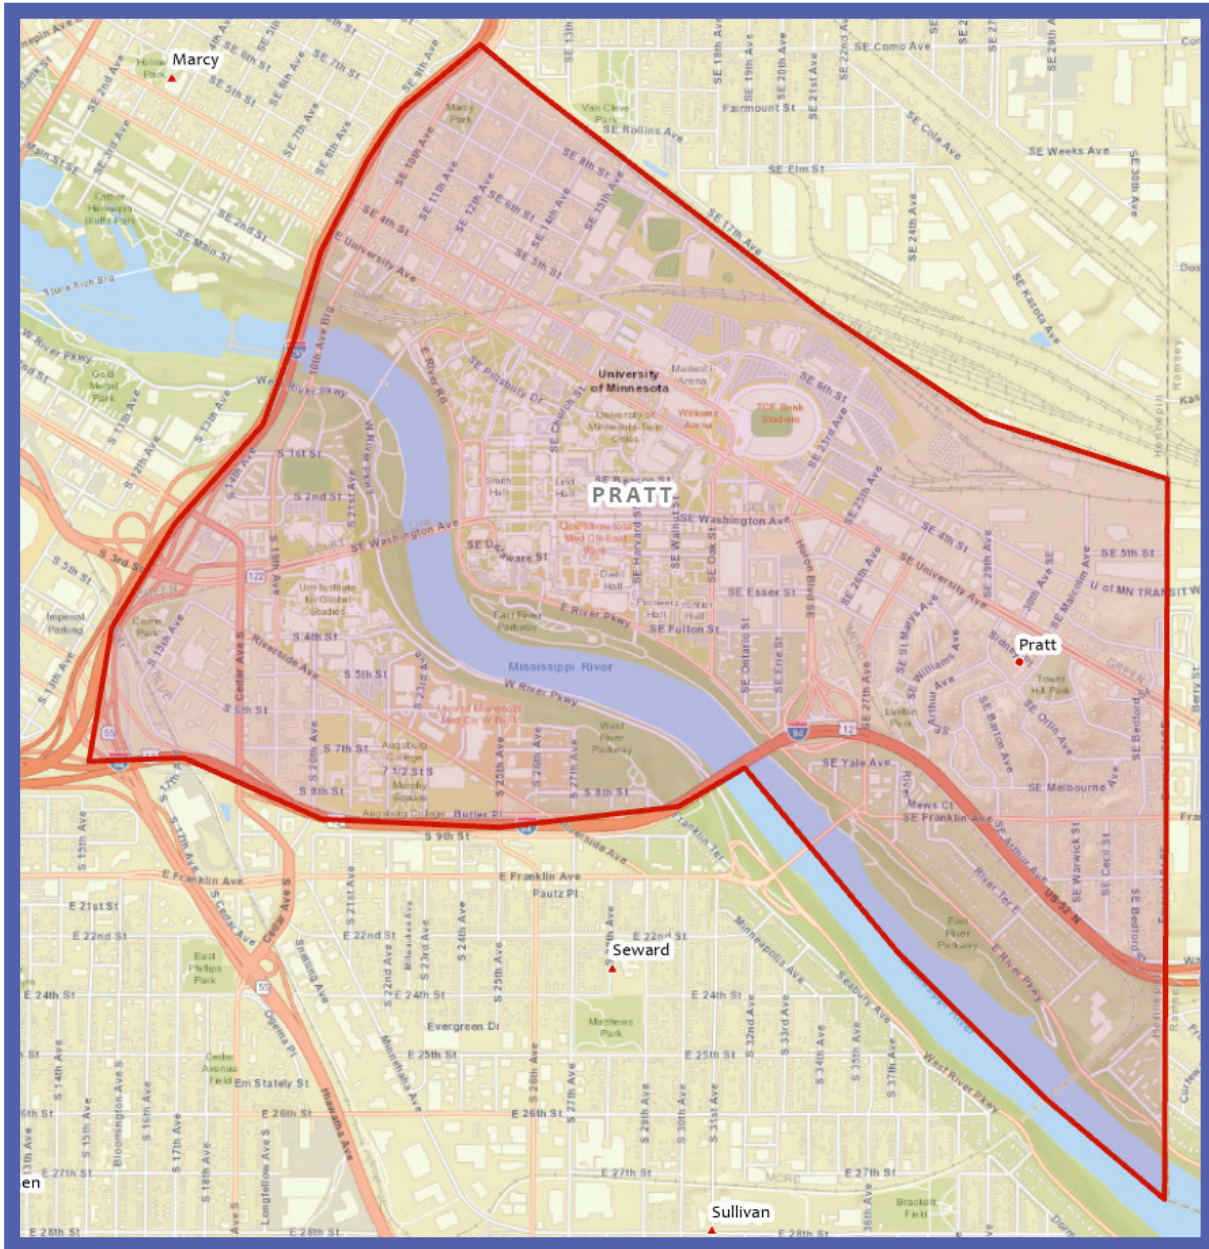

Pratt

Community Elementary School (K-5)

Escuela Primaria Comunitaria (K-5) • Dugsiga Hoose ee Bulshada (K-5)
Zeijos Community School (K-5)

Boundary • Límites • Xuduuda • Cijciam

MINNEAPOLIS
PUBLIC SCHOOLS
Urban Education. Global Citizens.